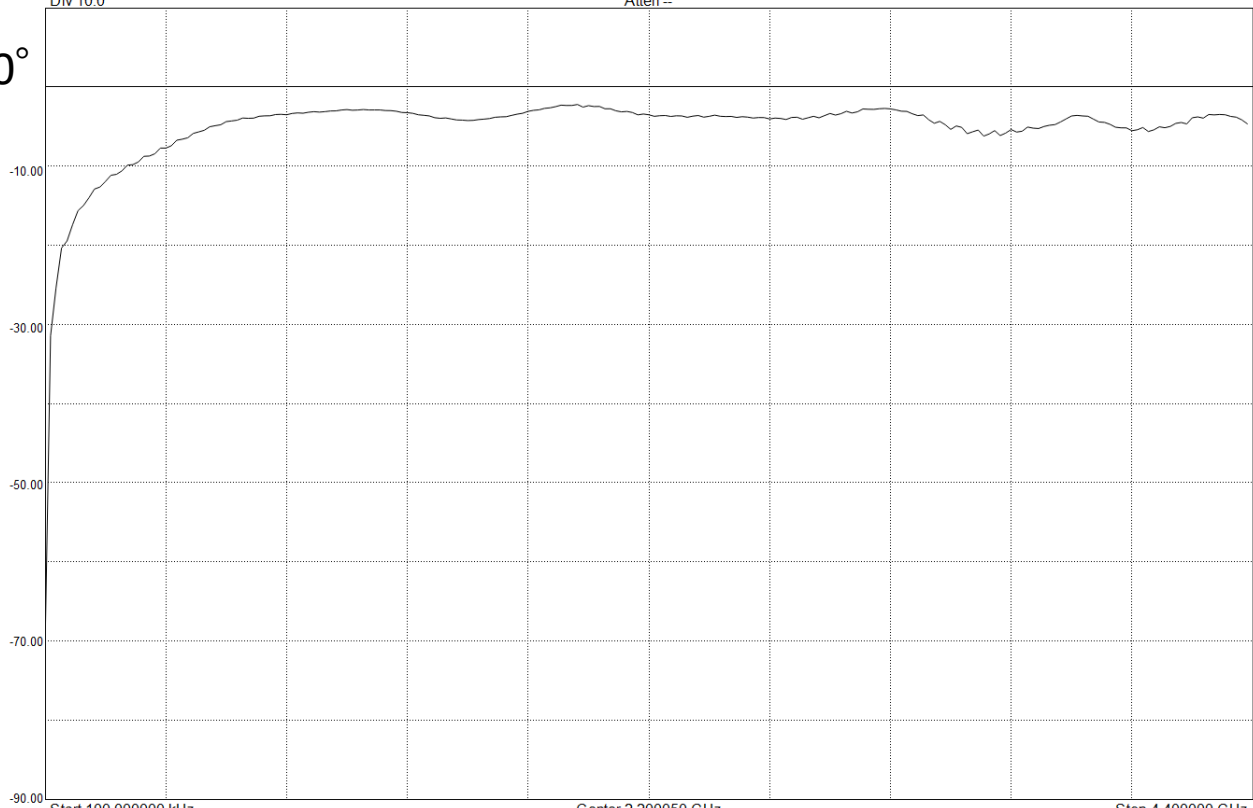

2021/10/17 17:58:21

Ref 10.00 dB
Div 10.0

Step 20.000000 MHz
Atten --

VBW --

sum-90°