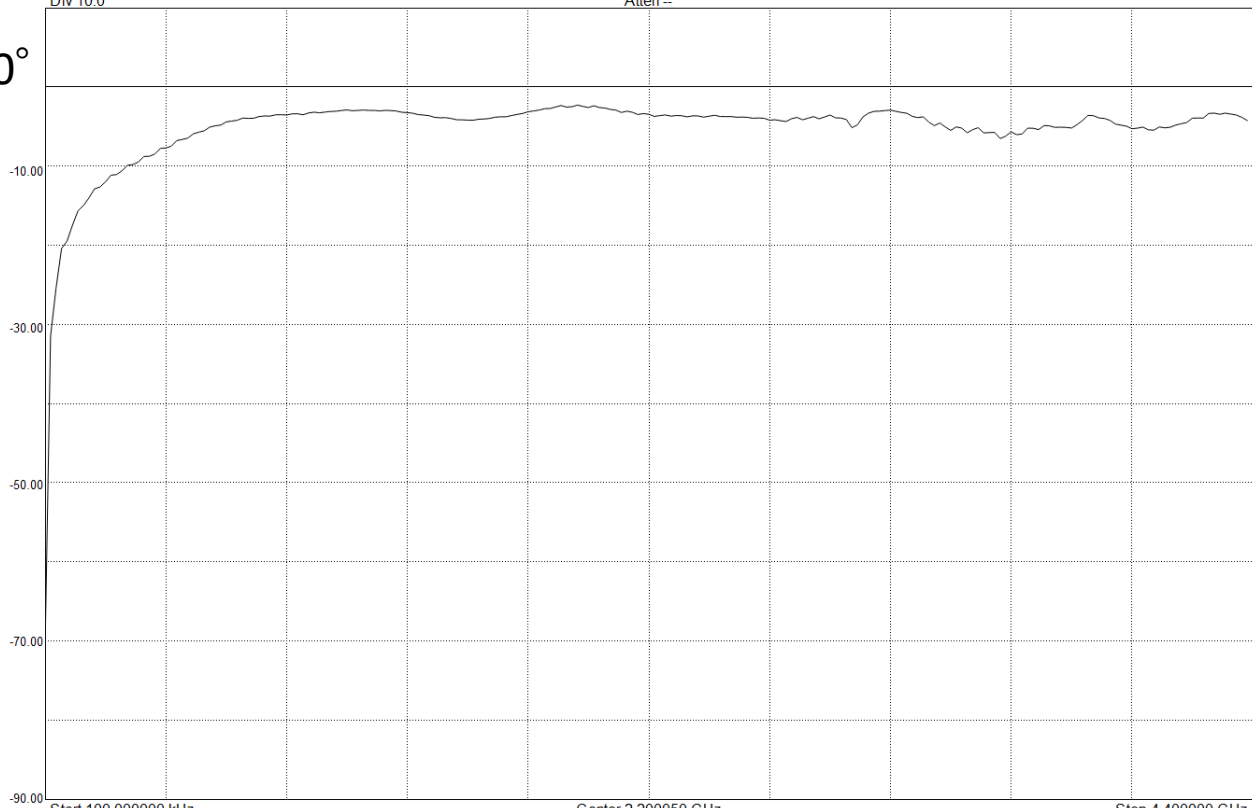

220 pts in 893 ms
2021/10/17 17:53:23