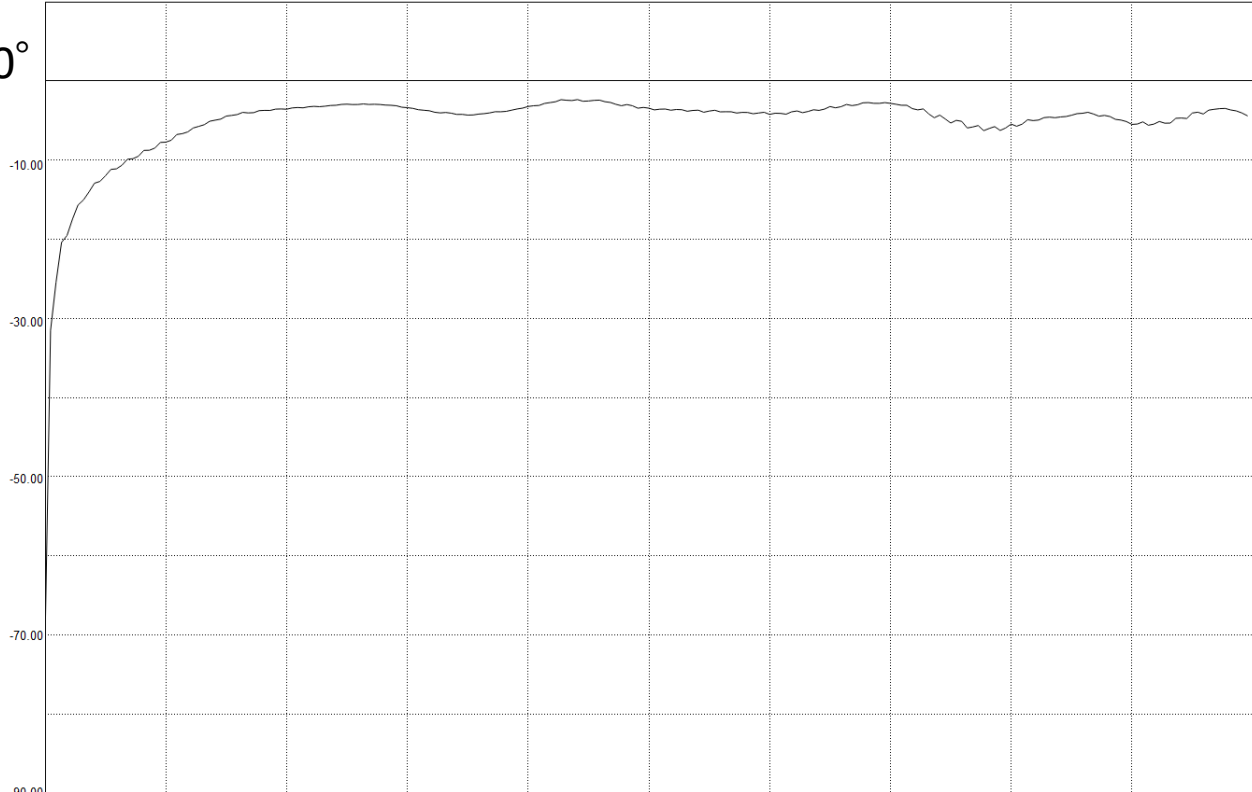

sum-90°

220 pts in 816 ms
2021/10/17 18:11:00