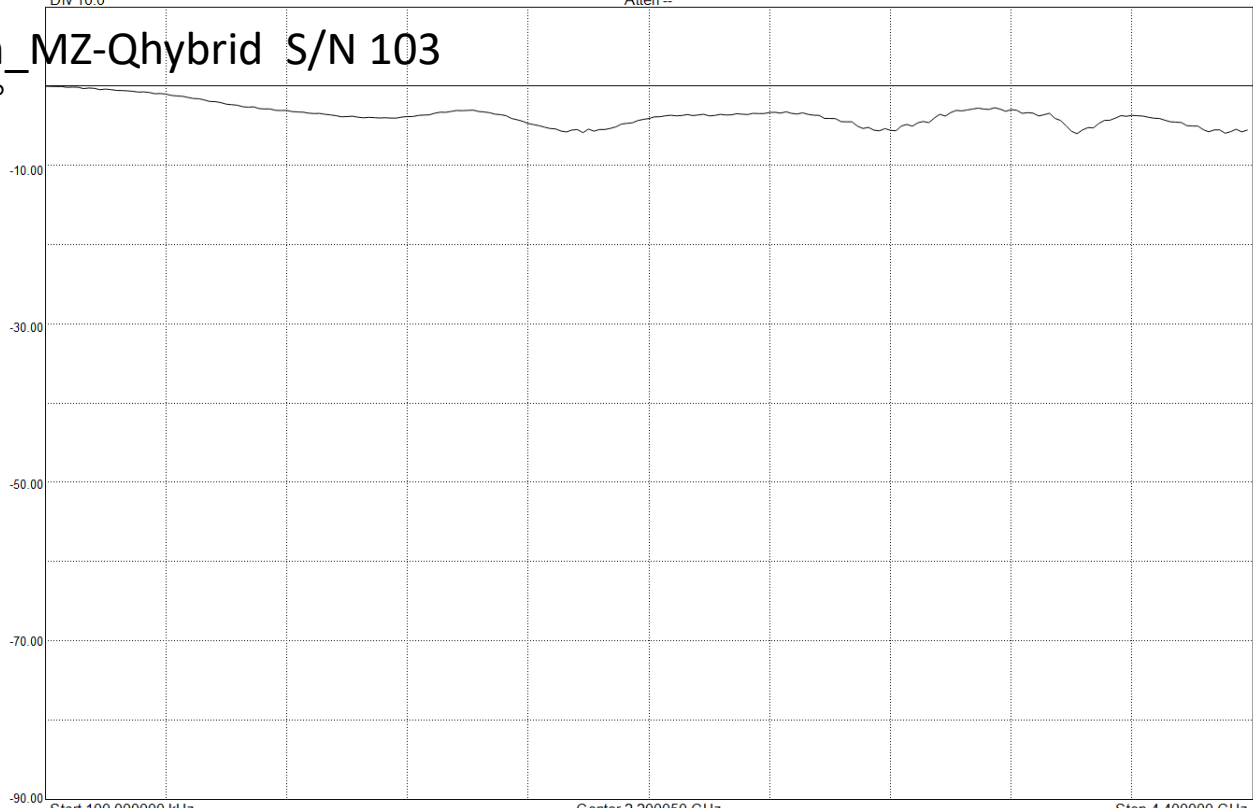

Ref 10.00 dB
Div 10.0

Step 20.000000 MHz
Atten --

VBW --

Radiun_MZ-Qhybrid S/N 103

sum-0°