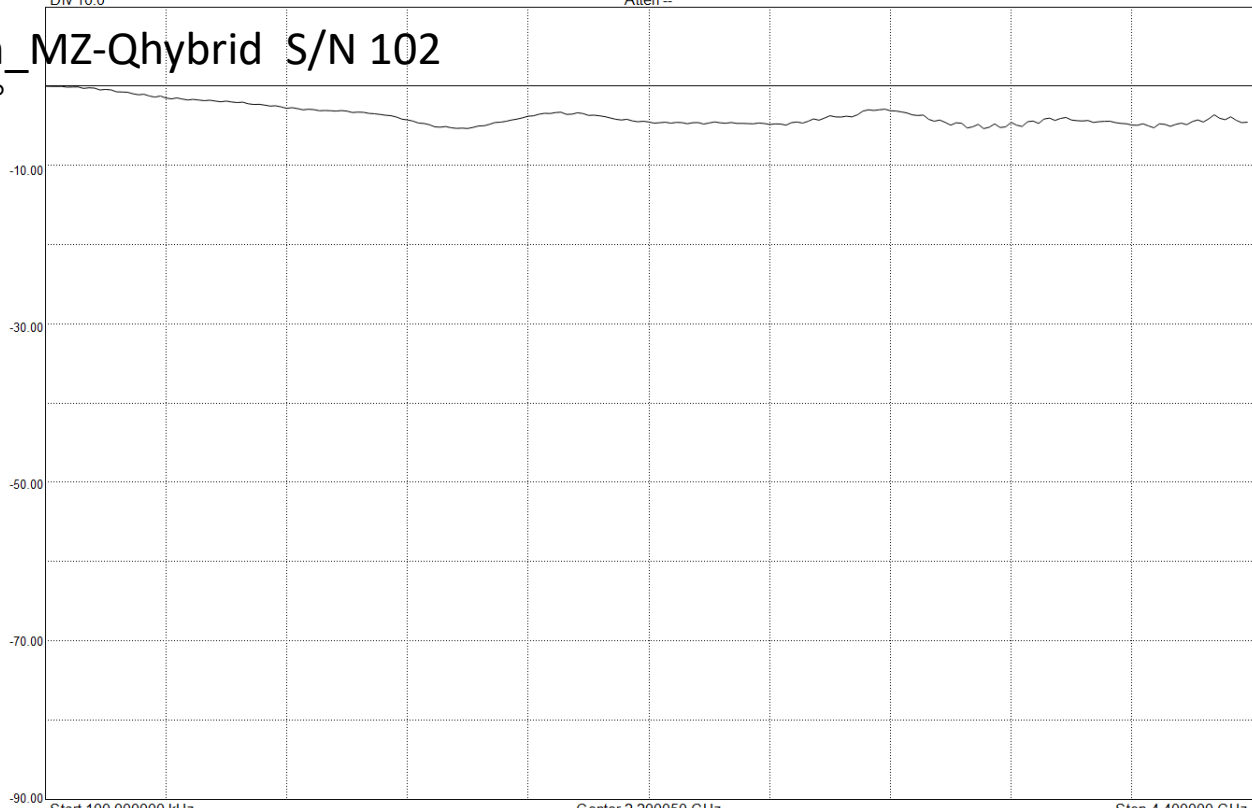

Ref 10.00 dB
Div 10.0

Step 20.000000 MHz
Atten --

VBW --

Radiun_MZ-Qhybrid S/N 102

sum-0°

220 pts in 1043 ms
2021/10/17 17:52:28

Ref 10.00 dB
Div 10.0

Step 20.000000 MHz
Atten --

VBW --

sum-90°